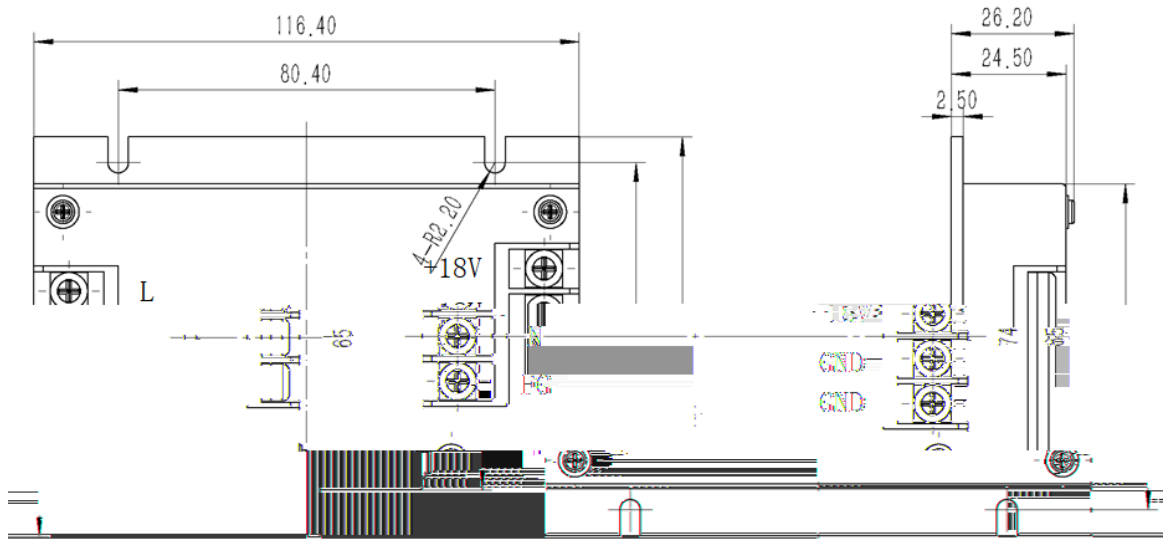

6.3.

2

	L	N	FG	+18V	-18V	COM	COM

7.

U_s

U_p

$$U_p = K_N * U_s$$